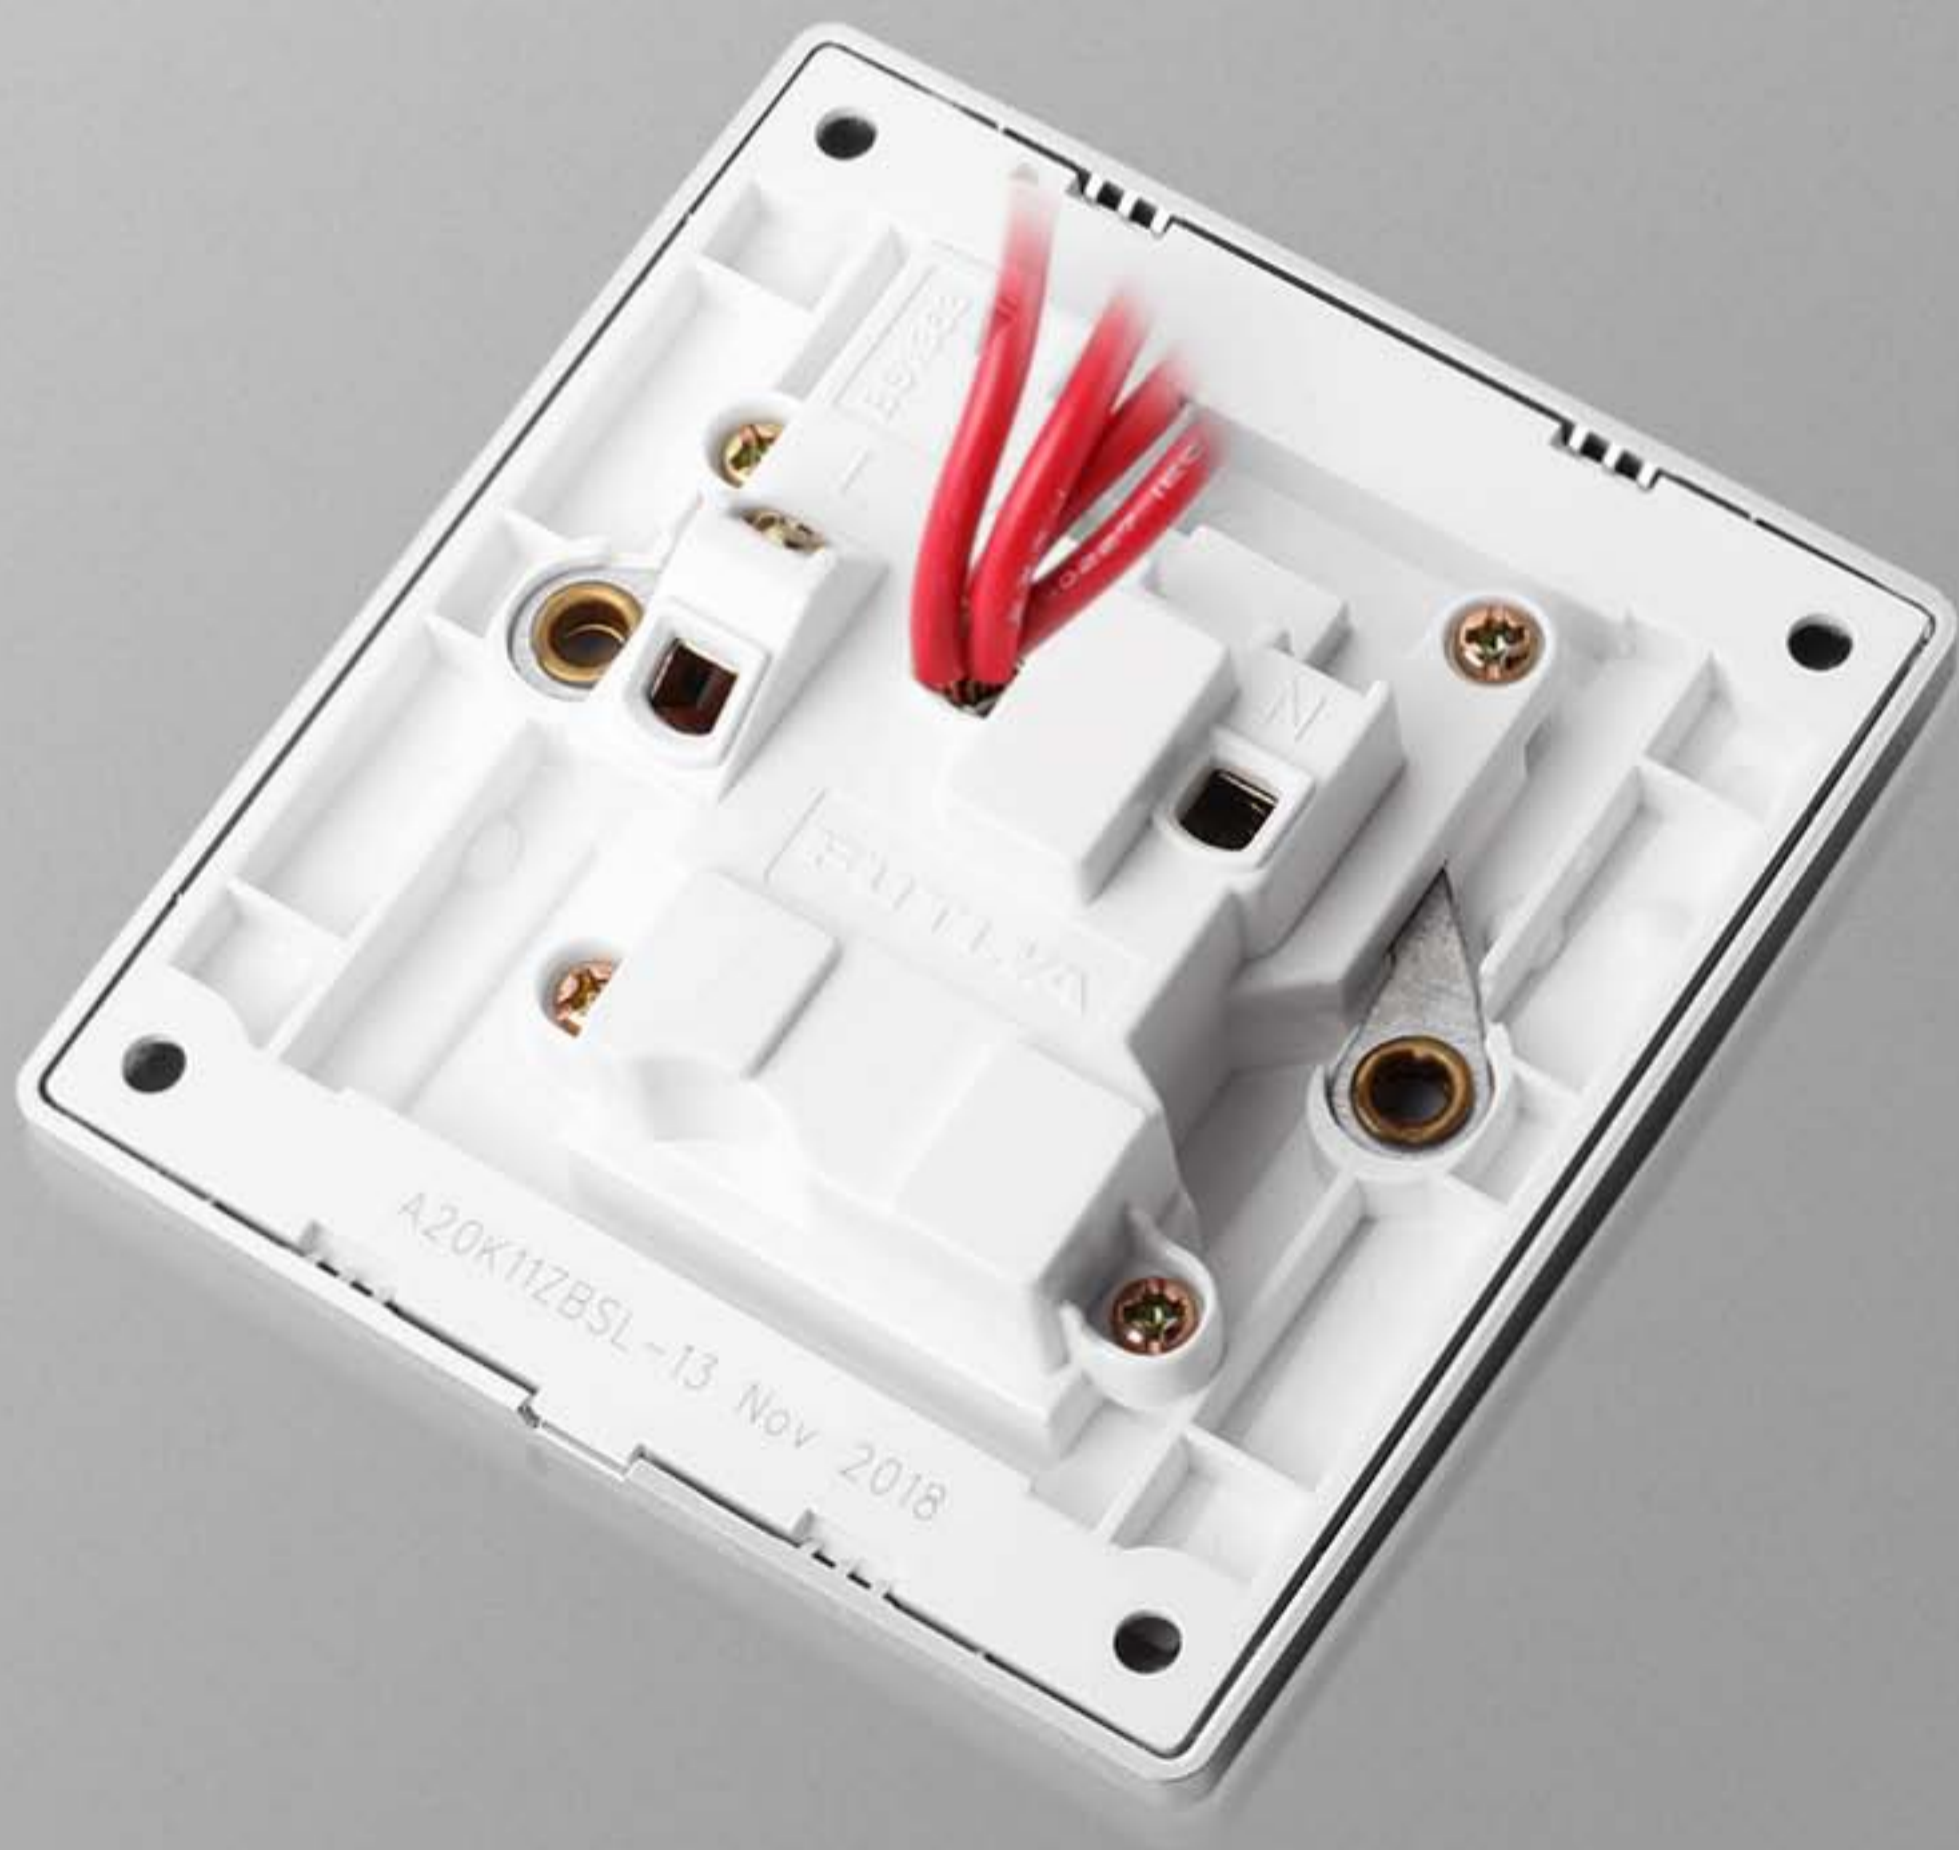

# Two Type Options, Flat Reset Switch & Rocker Switch.

[Rocker Switch]

[Flat Reset Switch]

# Flame-Retardant PC, safe and durable.

High temperature resistant 850°

Silver point, sensitive contact.

High quality phosphor copper with excellent conductivity and strong elasticity.

Large terminal block to accommodate 4 wires at the same time.

Switch: 40000 times on/off.

Socket:

10000 times plug in/out.

[ A20 ]

[ A20R ]

[ A20S ]