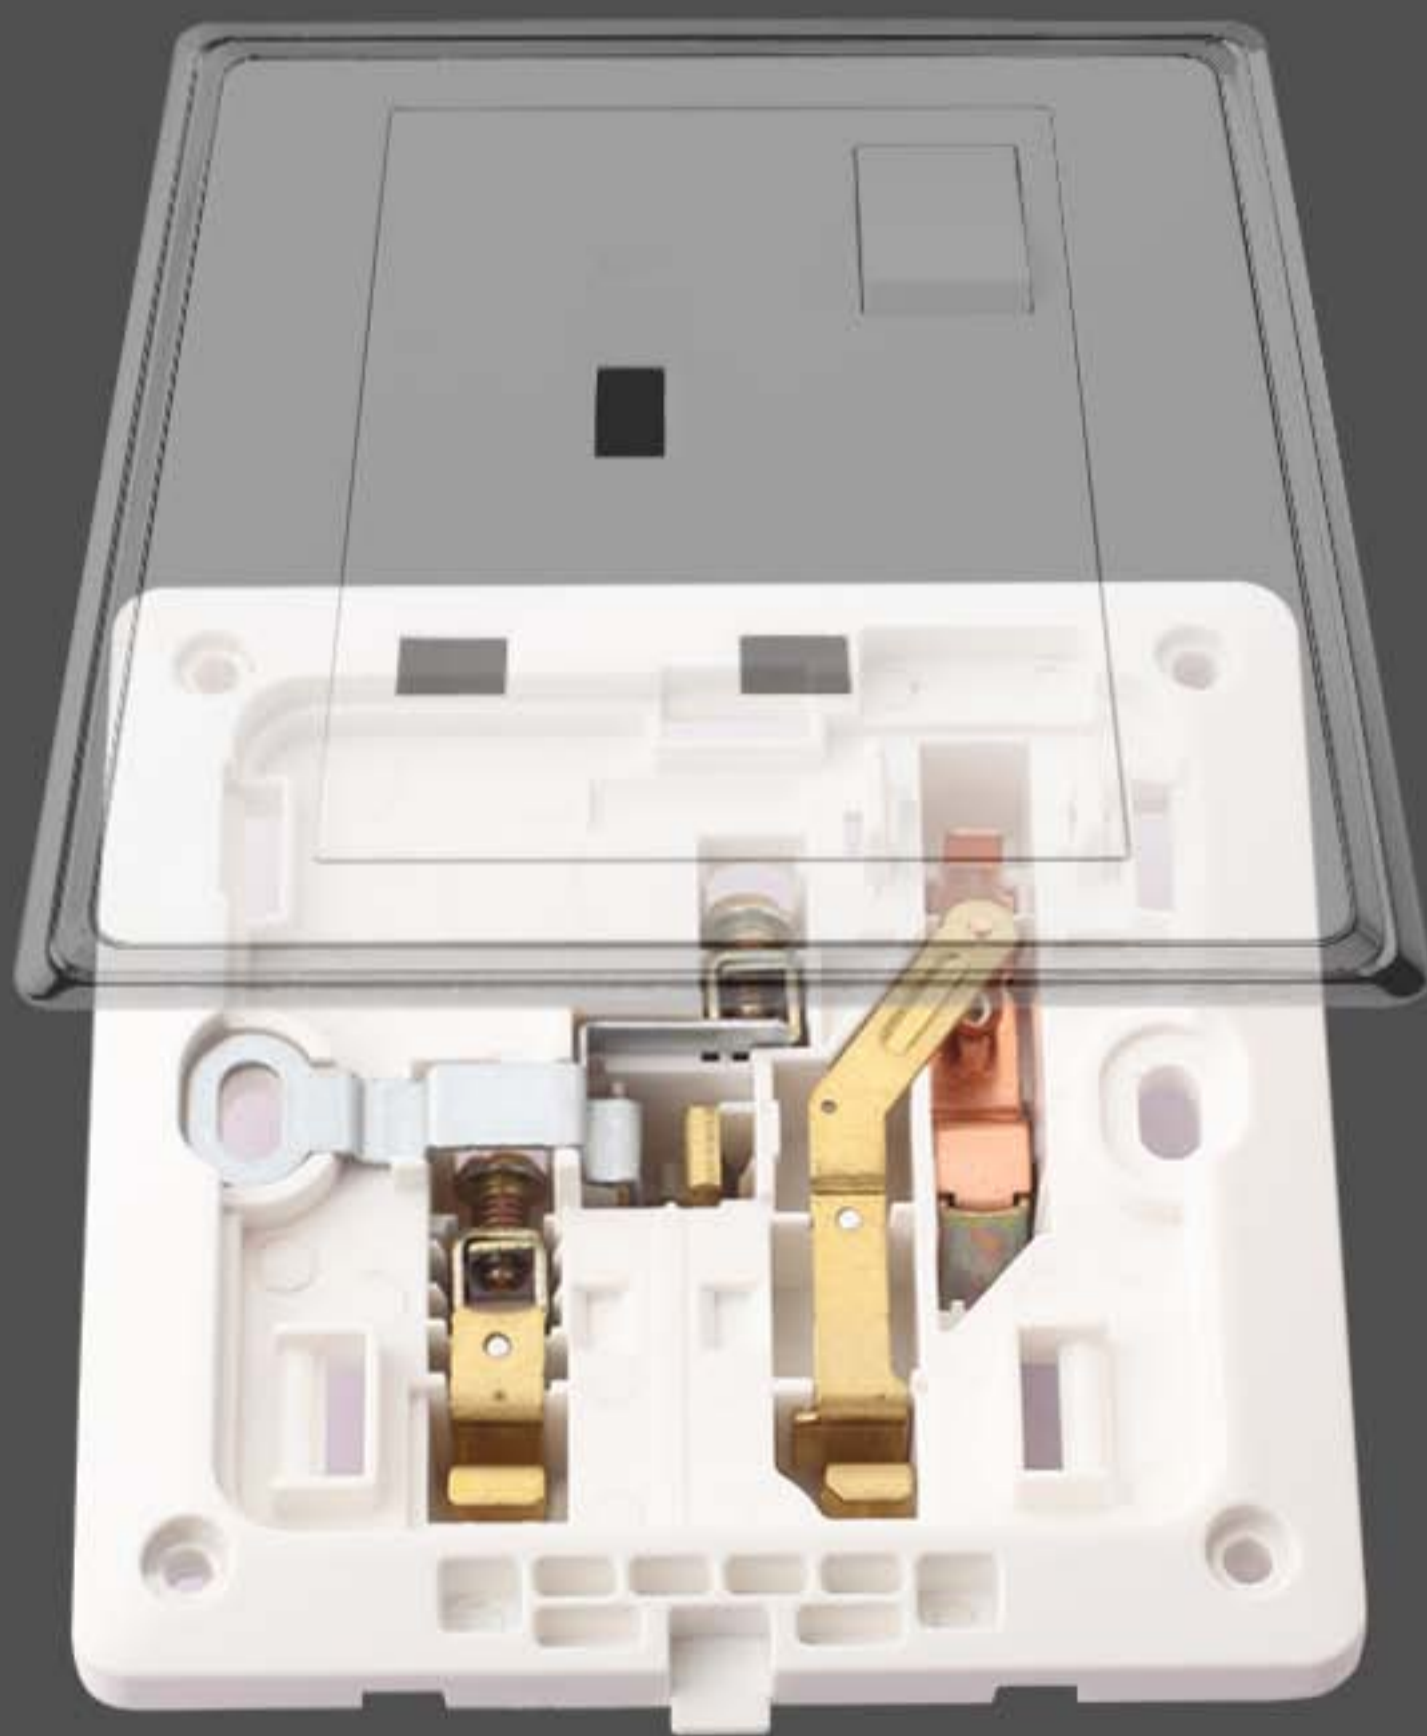

# Two Type Options, Flat Reset Switch & Rocker Switch.

[Rocker Switch]

[Flat Reset Switch]

# Flame-Retardant PC, safe and durable.

High temperature resistant 850°

Silver point, sensitive contact.

High quality phosphor copper with excellent conductivity and strong elasticity.

Large terminal block to accommodate 4 wires at the same time.

Switch: 40000 times on/off.

Socket:

10000 times plug in/out.

[ A20 ]

[ A20R ]

[ A20S ]